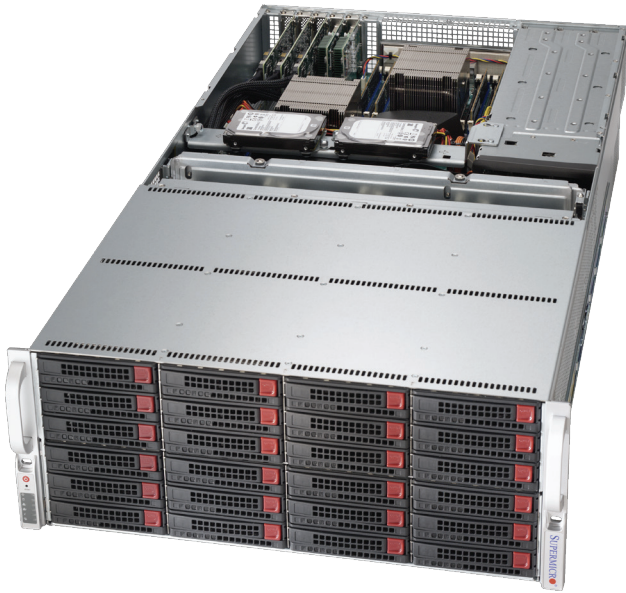

# Supermicro 4U Storage Server

- Intel® Xeon® E5-2600 v2 processor • Up to 1TB ECC DDR3 memory • 72x 3.5" SAS2/SATA3 HDDs
- 4x Intel i350 GbE network ports • Microsoft Server 2012 certified

The Supermicro SDS-6047R-E1R72L 4U storage server is the perfect answer for data center and cloud IT professionals that need a scalable cloud computing solution. Consisting of 72 hard drives with up to 4TB of storage per drive, this storage server provides exceptional high storage density and leverages high-efficiency power for maximum performance. Configured with an Intel® Xeon® E5-2600 v2 processor and featuring ECC memory and remote management control, this double-sided storage solution is designed with the scalability and reliability needed to meet the requirements of today's enterprise data centers and high performance applications.

### Intel® Xeon® Processors

Intel Xeon E5-2600 v2 processor delivers the scalable performance and reliability needed for a server environment.

### Storage

Combining 72 hard drives with up to 4TBs of space per drive, SAS2/SATA3 provides added storage capabilities when you need it the most.